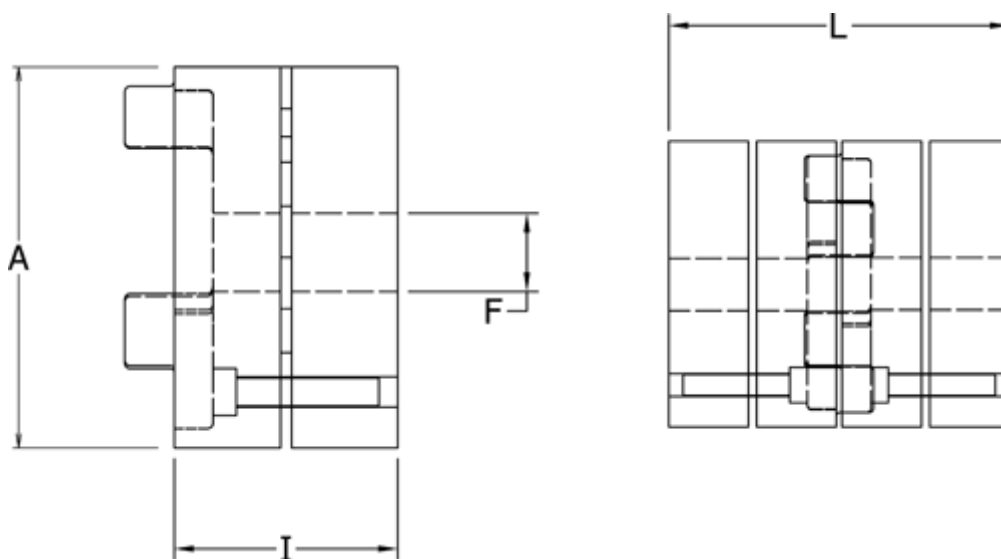

Article number: 3335014A014

Description: Conical Clamping Klonex ES 19/24
ALU Aluminium, Bore 14H7 mm

Measures

A = 30
F = 14
I = 18.5
L = 50
t = M3